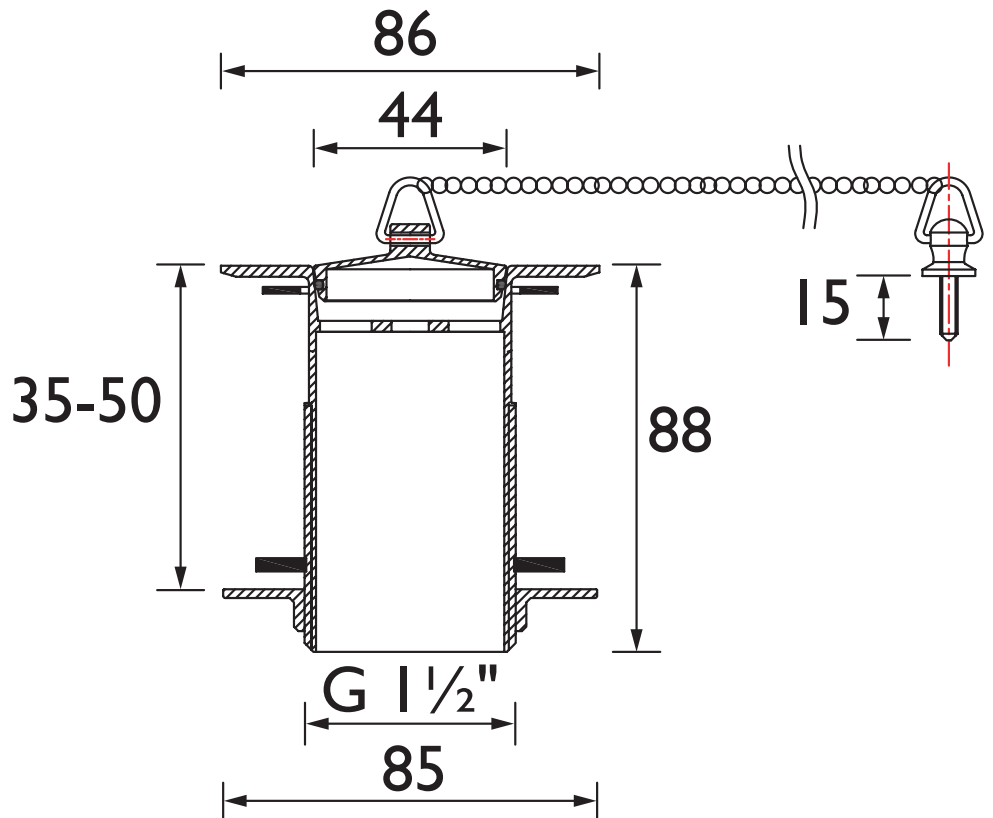

Slotted Waste Shown

Specification

Contemporary or Traditional:	Traditional
Main Construction Material:	Brass
Connection Inlet:	G1 1/2"
Waste Flow Rate (litres per minute):	76
What's in the Box?:	1 x Unslotted Sink Waste (2 x Black Rubber Washers, 1 x Metal Back Nut), 1 x Plug With Rubber 'O' Ring In Middle, Link Chain, Wood Screw, 1 x Fitting Instructions

Features:

- Solid brass construction
- Metal back nut for added durability
- Unslotted waste suitable for use with Belfast sinks

Product Certifications:

Compliant to BS EN 274

For more products, visit our website:
<http://www.bristan.com>

Dimensions (measurements in mm)

TECHNICAL DATA SHEET

BRISTAN