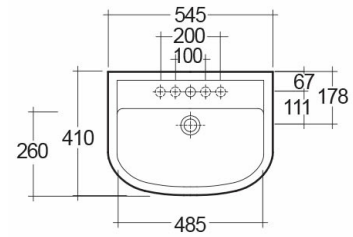

### Technical specifications

Dimensions:	545 x 410 mm
Weight:	20 Kg
Color:	Alpine White
Shape of basin:	Oval
Overflow hole:	yes
Suites:	<a href="#">RAK-COMPACT</a>

Code	Name
CO0401AWHA	COMPACT HALF PEDESTAL
CO0801AWHA	COMPACT WASH BASIN 55CM

Dimensions: All dimensions in mm. Tolerance of vitreous china & fireclay items:  $\pm 5\%$  for below 200mm and  $\pm 3\%$  for above 200mm; for all other items tolerance  $\pm 1\%$ . Note: Due to a continuing development program to improve design and performance, the manufacturer reserves all rights to vary specifications without prior information. Please note accessories are for photographic use only.