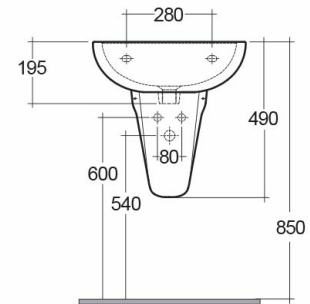

## Wash basin | Half Pedestal

**RAK**  
CERAMICS

### Technical specifications

Dimensions:	545 x 410 mm
Weight:	20 Kg
Color:	Alpine White
Shape of basin:	Oval
Overflow hole:	yes
Suites:	<a href="#">RAK-COMPACT</a>

Code	Name
CO0401AWHA	COMPACT HALF PEDESTAL
CO0801AWHA	COMPACT WASH BASIN 55CM

Dimensions: All dimensions in mm. Tolerance of vitreous china & fireclay items:  $\pm 5\%$  for below 200mm and  $\pm 3\%$  for above 200mm; for all other items tolerance  $\pm 1\%$ . Note: Due to a continuing development program to improve design and performance, the manufacturer reserves all rights to vary specifications without prior information. Please note accessories are for photographic use only.