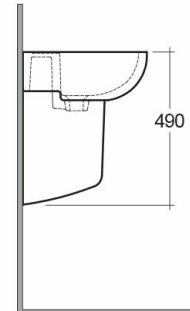

### Technical specifications

Dimensions:	545 x 410 mm
Weight:	20 Kg
Color:	Alpine White
Shape of basin:	Oval
Overflow hole:	yes
Suites:	<a href="#">RAK-COMPACT</a>

Code	Name
CO0401AWHA	COMPACT HALF PEDESTAL
CO0801AWHA	COMPACT WASH BASIN 55CM

Dimensions: All dimensions in mm. Tolerance of vitreous china & fireclay items:  $\pm 5\%$  for below 200mm and  $\pm 3\%$  for above 200mm; for all other items tolerance  $\pm 1\%$ . Note: Due to a continuing development program to improve design and performance, the manufacturer reserves all rights to vary specifications without prior information. Please note accessories are for photographic use only.