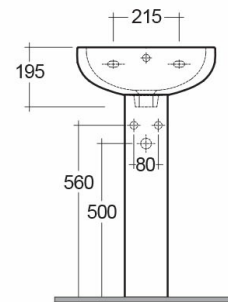

RAK-COMPACT

Wash basin | Pedestal

RAK
CERAMICS

Technical specifications

Dimensions:	450 x 360 mm
Weight:	18 Kg
Color:	Alpine White
Shape of basin:	Oval
Overflow hole:	yes
Suites:	RAK-COMPACT

Code	Name
CO0102AWHA	COMPACT PEDESTAL
CO0701AWHA	COMPACT WASH BASIN 45CM

Dimensions: All dimensions in mm. Tolerance of vitreous china & fireclay items: $\pm 5\%$ for below 200mm and $\pm 3\%$ for above 200mm; for all other items tolerance $\pm 1\%$. Note: Due to a continuing development program to improve design and performance, the manufacturer reserves all rights to vary specifications without prior information. Please note accessories are for photographic use only.