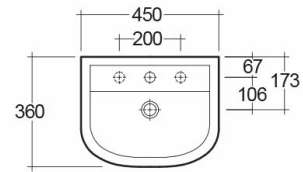

RAK-COMPACT

Wash basin | Pedestal

RAK
CERAMICS

Technical specifications

Dimensions:	450 x 360 mm
Weight:	18 Kg
Color:	Alpine White
Shape of basin:	Oval
Overflow hole:	yes
Suites:	RAK-COMPACT

Code	Name
CO0102AWHA	COMPACT PEDESTAL
CO0701AWHA	COMPACT WASH BASIN 45CM

Dimensions: All dimensions in mm. Tolerance of vitreous china & fireclay items: $\pm 5\%$ for below 200mm and $\pm 3\%$ for above 200mm; for all other items tolerance $\pm 1\%$. Note: Due to a continuing development program to improve design and performance, the manufacturer reserves all rights to vary specifications without prior information. Please note accessories are for photographic use only.