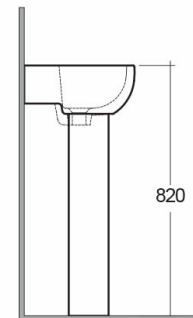

RAK-COMPACT

Wash basin | Pedestal

RAK
CERAMICS

Technical specifications

Dimensions:	450 x 360 mm
Weight:	18 Kg
Color:	Alpine White
Shape of basin:	Oval
Overflow hole:	yes
Suites:	RAK-COMPACT

Code	Name
CO0102AWHA	COMPACT PEDESTAL
CO0701AWHA	COMPACT WASH BASIN 45CM

Dimensions: All dimensions in mm. Tolerance of vitreous china & fireclay items: $\pm 5\%$ for below 200mm and $\pm 3\%$ for above 200mm; for all other items tolerance $\pm 1\%$. Note: Due to a continuing development program to improve design and performance, the manufacturer reserves all rights to vary specifications without prior information. Please note accessories are for photographic use only.