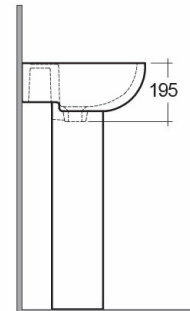

RAK-COMPACT

Wash basin | Pedestal

RAK
CERAMICS

Technical specifications

Dimensions:	545 x 410 mm
Weight:	23 Kg
Color:	Alpine White
Shape of basin:	Oval
Overflow hole:	yes
Suites:	RAK-COMPACT

Code	Name
CO0801AWHA	COMPACT WASH BASIN 55CM
ER02AWHA	EUROPA PEDESTAL

Dimensions: All dimensions in mm. Tolerance of vitreous china & fireclay items: $\pm 5\%$ for below 200mm and $\pm 3\%$ for above 200mm; for all other items tolerance $\pm 1\%$. Note: Due to a continuing development program to improve design and performance, the manufacturer reserves all rights to vary specifications without prior information. Please note accessories are for photographic use only.