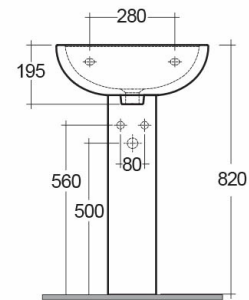

RAK-COMPACT

Wash basin | Pedestal

RAK
CERAMICS

Technical specifications

Dimensions:	545 x 410 mm
Weight:	23 Kg
Color:	Alpine White
Shape of basin:	Oval
Overflow hole:	yes
Suites:	RAK-COMPACT

Code	Name
CO0801AWHA	COMPACT WASH BASIN 55CM
ER02AWHA	EUROPA PEDESTAL

Dimensions: All dimensions in mm. Tolerance of vitreous china & fireclay items: $\pm 5\%$ for below 200mm and $\pm 3\%$ for above 200mm; for all other items tolerance $\pm 1\%$. Note: Due to a continuing development program to improve design and performance, the manufacturer reserves all rights to vary specifications without prior information. Please note accessories are for photographic use only.