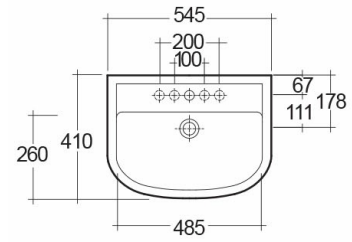

RAK-COMPACT

Wash basin | Pedestal

RAK
CERAMICS

Technical specifications

Dimensions:	545 x 410 mm
Weight:	23 Kg
Color:	Alpine White
Shape of basin:	Oval
Overflow hole:	yes
Suites:	RAK-COMPACT

Code	Name
CO0801AWHA	COMPACT WASH BASIN 55CM
ER02AWHA	EUROPA PEDESTAL

Dimensions: All dimensions in mm. Tolerance of vitreous china & fireclay items: $\pm 5\%$ for below 200mm and $\pm 3\%$ for above 200mm; for all other items tolerance $\pm 1\%$. Note: Due to a continuing development program to improve design and performance, the manufacturer reserves all rights to vary specifications without prior information. Please note accessories are for photographic use only.