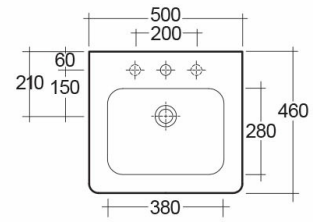

### Technical specifications

Dimensions:	500 x 460 mm
Weight:	25 Kg
Color:	Alpine White
Shape of basin:	Rounded Rectangle
Overflow hole:	yes
Suites:	<a href="#">RAK-RESORT</a>

Code	Name
CO0102AWHA	COMPACT PEDESTAL
RST0501AWHA	RESORT WASH BASIN 50CM

Dimensions: All dimensions in mm. Tolerance of vitreous china & fireclay items:  $\pm 5\%$  for below 200mm and  $\pm 3\%$  for above 200mm; for all other items tolerance  $\pm 1\%$ . Note: Due to a continuing development program to improve design and performance, the manufacturer reserves all rights to vary specifications without prior information. Please note accessories are for photographic use only.