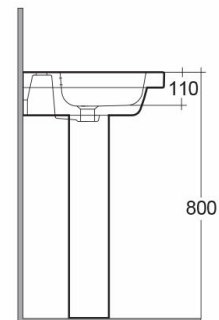

### Technical specifications

Dimensions:	500 x 460 mm
Weight:	25 Kg
Color:	Alpine White
Shape of basin:	Rounded Rectangle
Overflow hole:	yes
Suites:	<a href="#">RAK-RESORT</a>

Code	Name
CO0102AWHA	COMPACT PEDESTAL
RST0501AWHA	RESORT WASH BASIN 50CM

Dimensions: All dimensions in mm. Tolerance of vitreous china & fireclay items:  $\pm 5\%$  for below 200mm and  $\pm 3\%$  for above 200mm; for all other items tolerance  $\pm 1\%$ . Note: Due to a continuing development program to improve design and performance, the manufacturer reserves all rights to vary specifications without prior information. Please note accessories are for photographic use only.