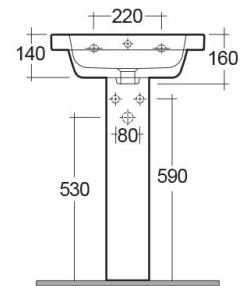

### Technical specifications

Dimensions:	500 x 460 mm
Weight:	25 Kg
Color:	Alpine White
Shape of basin:	Rounded Rectangle
Overflow hole:	yes
Suites:	<a href="#">RAK-RESORT</a>

Code	Name
CO0102AWHA	COMPACT PEDESTAL
RST0501AWHA	RESORT WASH BASIN 50CM

Dimensions: All dimensions in mm. Tolerance of vitreous china & fireclay items:  $\pm 5\%$  for below 200mm and  $\pm 3\%$  for above 200mm; for all other items tolerance  $\pm 1\%$ . Note: Due to a continuing development program to improve design and performance, the manufacturer reserves all rights to vary specifications without prior information. Please note accessories are for photographic use only.