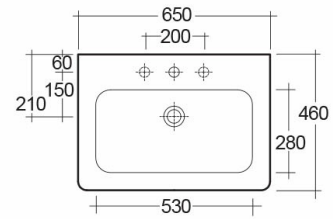

### Technical specifications

Dimensions:	650 x 460 mm
Weight:	31 Kg
Color:	Alpine White
Shape of basin:	Rounded Rectangle
Overflow hole:	yes
Suites:	<a href="#">RAK-RESORT</a>

Code	Name
RST0102AWHA	RESORT PEDESTAL
RST0101AWHA	RESORT WASH BASIN 65CM

Dimensions: All dimensions in mm. Tolerance of vitreous china & fireclay items:  $\pm 5\%$  for below 200mm and  $\pm 3\%$  for above 200mm; for all other items tolerance  $\pm 1\%$ . Note: Due to a continuing development program to improve design and performance, the manufacturer reserves all rights to vary specifications without prior information. Please note accessories are for photographic use only.