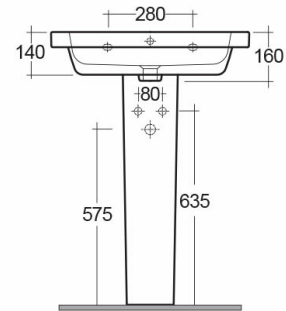

### Technical specifications

Dimensions:	650 x 460 mm
Weight:	31 Kg
Color:	Alpine White
Shape of basin:	Rounded Rectangle
Overflow hole:	yes
Suites:	<a href="#">RAK-RESORT</a>

Code	Name
RST0102AWHA	RESORT PEDESTAL
RST0101AWHA	RESORT WASH BASIN 65CM

Dimensions: All dimensions in mm. Tolerance of vitreous china & fireclay items:  $\pm 5\%$  for below 200mm and  $\pm 3\%$  for above 200mm; for all other items tolerance  $\pm 1\%$ . Note: Due to a continuing development program to improve design and performance, the manufacturer reserves all rights to vary specifications without prior information. Please note accessories are for photographic use only.