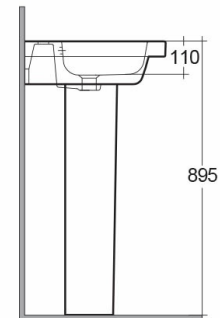

### Technical specifications

Dimensions:	650 x 460 mm
Weight:	31 Kg
Color:	Alpine White
Shape of basin:	Rounded Rectangle
Overflow hole:	yes
Suites:	<a href="#">RAK-RESORT</a>

Code	Name
RST0102AWHA	RESORT PEDESTAL
RST0101AWHA	RESORT WASH BASIN 65CM

Dimensions: All dimensions in mm. Tolerance of vitreous china & fireclay items:  $\pm 5\%$  for below 200mm and  $\pm 3\%$  for above 200mm; for all other items tolerance  $\pm 1\%$ . Note: Due to a continuing development program to improve design and performance, the manufacturer reserves all rights to vary specifications without prior information. Please note accessories are for photographic use only.