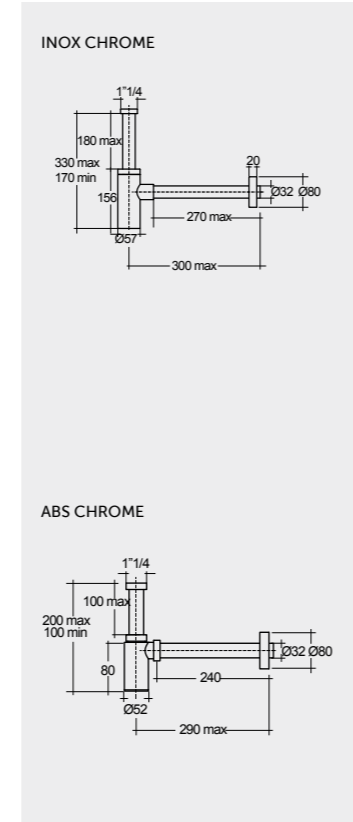

Suitable Only for Wash Basin : SENWB65

Suitable for Only Wash Basin : SENWB65

Inspectionable إمكانية الفتح للتحقق

Measurements | Misure | Dimensions | Medidas | Abmessungen | Размеры