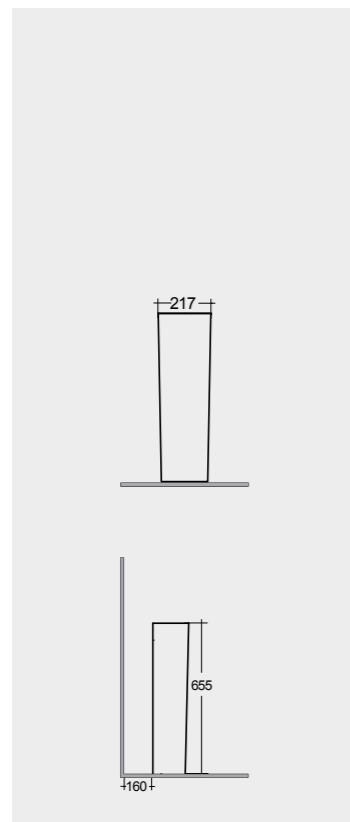

Suitable Only for Wash Basin : SENWB65

Suitable for Only Wash Basin : SENWB65

Inspectionable إمكانية الفتح للتحقق

Measurements | Misure | Dimensions | Medidas | Abmessungen | Размеры