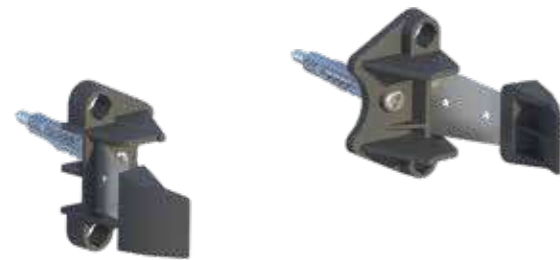

Easy Cleaning

Silent

Hygienic

No ledges or rim

Rimless

No Lateral Holes

FOR BACK TO WALL AND FREE STANDING

FOR WALL HUNG

The Hidden Fixation System is comfortable and time saving, in fact one-man installation is made possible by the clip system that keeps the ceramic held up during the installation.

60 CM  
SENCT6000AWHA