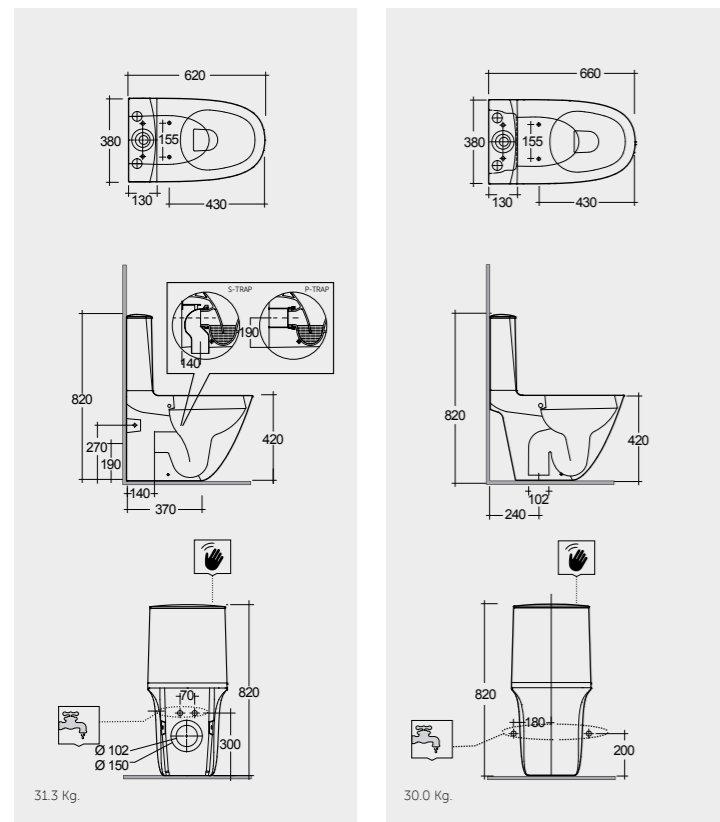

62 CM
SENWC1146AWHA
SENWT1805AWHA

Hidden Fixations
Comfort Height 42 CM

66 CM
SENWC1045AWHA
SENWT1805AWHA

Back Open
Comfort Height 42 CM

Measurements | Misure | Dimensions | Medidas | Abmessungen | Размеры

Urea RAK-Sensation
SENSC3900WH

Urea RAK-Sensation
SENSC3901WH

Urea RAK-Sensation
SENSC3900WH

Urea RAK-Sensation
SENSC3901WH

Note | Nota | Remarque | Notas | Hinweis | Примечание

All dimensions in mm tolerance $\pm 5\%$ for below 200mm and $\pm 3\%$ for above 200mm | Tutte le dimensioni hanno una tolleranza di $\pm 5\%$ mm al di sotto dei 200mm e di $\pm 3\%$ mm al di sopra dei 200mm | Toutes les dimensions en mm tolérance $\pm 5\%$ pour moins de 200mm et $\pm 3\%$ pour plus de 200mm | Todas las medidas en mm con tolerancia de 5% para menos de 200mm y 3% para más de 200mm | Alle Abmessungen in mm, Toleranz $\pm 5\%$ für unter 200mm, und $\pm 3\%$ für über 200mm | Все размеры указаны в мм, погрешность $\pm 5\%$ ниже 200 мм и $\pm 3\%$ выше 200 мм