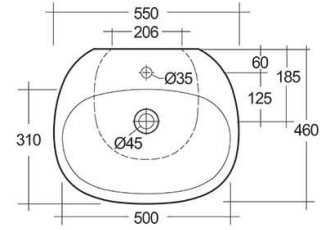

### Technical specifications

Dimensions:	550 x 460 mm
Weight:	40 Kg
Color:	Alpine White
Shape of basin:	Oval
Overflow hole:	yes
Suites:	<a href="#">RAK-SENSATION</a>

Code	Name
SENF5501AWHA	SENSATION WASH BASIN FULL PEDESTAL 55CM

Dimensions: All dimensions in mm. Tolerance of vitreous china & fireclay items:  $\pm 5\%$  for below 200mm and  $\pm 3\%$  for above 200mm; for all other items tolerance  $\pm 1\%$ . Note: Due to a continuing development program to improve design and performance, the manufacturer reserves all rights to vary specifications without prior information. Please note accessories are for photographic use only.