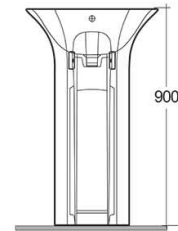

### Technical specifications

Dimensions:	550 x 460 mm
Weight:	40 Kg
Color:	Alpine White
Shape of basin:	Oval
Overflow hole:	yes
Suites:	<a href="#">RAK-SENSATION</a>

Code	Name
SENF5501AWHA	SENSATION WASH BASIN FULL PEDESTAL 55CM

Dimensions: All dimensions in mm. Tolerance of vitreous china & fireclay items:  $\pm 5\%$  for below 200mm and  $\pm 3\%$  for above 200mm; for all other items tolerance  $\pm 1\%$ . Note: Due to a continuing development program to improve design and performance, the manufacturer reserves all rights to vary specifications without prior information. Please note accessories are for photographic use only.