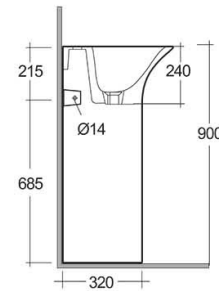

### Technical specifications

Dimensions:	550 x 460 mm
Weight:	40 Kg
Color:	Alpine White
Shape of basin:	Oval
Overflow hole:	yes
Suites:	<a href="#">RAK-SENSATION</a>

Code	Name
SENF5501AWHA	SENSATION WASH BASIN FULL PEDESTAL 55CM

Dimensions: All dimensions in mm. Tolerance of vitreous china & fireclay items:  $\pm 5\%$  for below 200mm and  $\pm 3\%$  for above 200mm; for all other items tolerance  $\pm 1\%$ . Note: Due to a continuing development program to improve design and performance, the manufacturer reserves all rights to vary specifications without prior information. Please note accessories are for photographic use only.