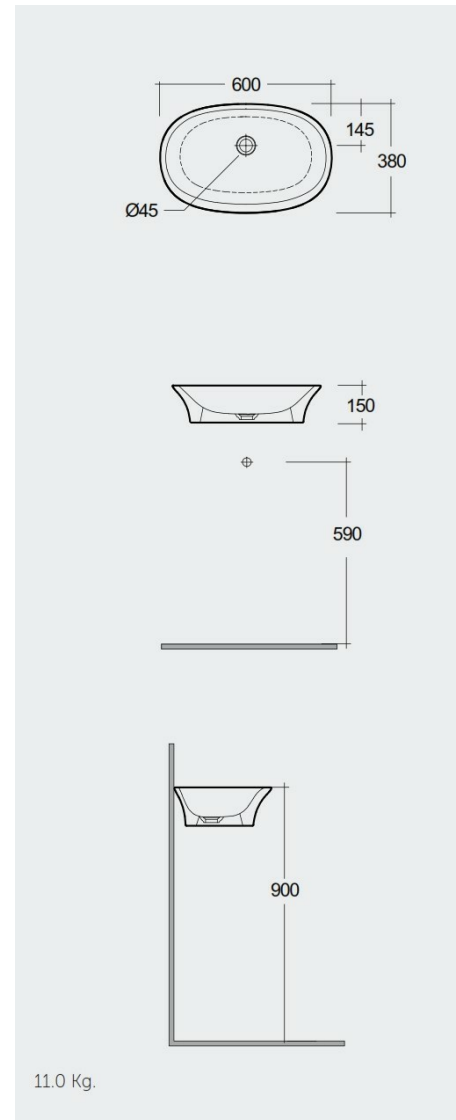

RAK-SENSATION

Wash basin | Counter Top

RAK
CERAMICS

Technical specifications

Dimensions:	600 x 380 mm
Weight:	11 Kg
Color:	Alpine White
Shape of basin:	Oval
Overflow hole:	yes
Suites:	RAK-SENSATION

Code	Name
SENCT6000AWHA	SENSATION WASH BASIN COUNTER TOP 60CM

Dimensions: All dimensions in mm. Tolerance of vitreous china & fireclay items: $\pm 5\%$ for below 200mm and $\pm 3\%$ for above 200mm; for all other items tolerance $\pm 1\%$. Note: Due to a continuing development program to improve design and performance, the manufacturer reserves all rights to vary specifications without prior information. Please note accessories are for photographic use only.