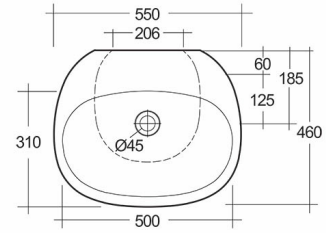

RAK-SENSATION

Wash basin | Free Standing

RAK
CERAMICS

Technical specifications

Dimensions:	550 x 460 mm
Weight:	40 Kg
Color:	Alpine White
Shape of basin:	Oval
Overflow hole:	yes
Suites:	RAK-SENSATION

Code	Name
SENF55500AWHA	SENSATION WASH BASIN FULL PEDESTAL 55CM - 2

Dimensions: All dimensions in mm. Tolerance of vitreous china & fireclay items: $\pm 5\%$ for below 200mm and $\pm 3\%$ for above 200mm; for all other items tolerance $\pm 1\%$. Note: Due to a continuing development program to improve design and performance, the manufacturer reserves all rights to vary specifications without prior information. Please note accessories are for photographic use only.