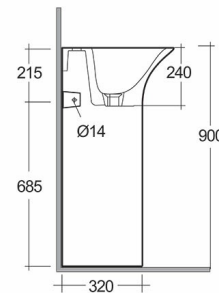

RAK-SENSATION

Wash basin | Free Standing

RAK
CERAMICS

Technical specifications

Dimensions:	550 x 460 mm
Weight:	40 Kg
Color:	Alpine White
Shape of basin:	Oval
Overflow hole:	yes
Suites:	RAK-SENSATION

Code	Name
SENF55500AWHA	SENSATION WASH BASIN FULL PEDESTAL 55CM - 2

Dimensions: All dimensions in mm. Tolerance of vitreous china & fireclay items: $\pm 5\%$ for below 200mm and $\pm 3\%$ for above 200mm; for all other items tolerance $\pm 1\%$. Note: Due to a continuing development program to improve design and performance, the manufacturer reserves all rights to vary specifications without prior information. Please note accessories are for photographic use only.