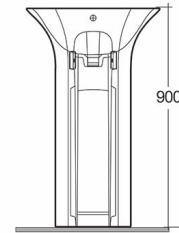

RAK-SENSATION

Wash basin | Free Standing

RAK
CERAMICS

Technical specifications

Dimensions:	550 x 460 mm
Weight:	40 Kg
Color:	Alpine White
Shape of basin:	Oval
Overflow hole:	yes
Suites:	RAK-SENSATION

Code	Name
SENF55500AWHA	SENSATION WASH BASIN FULL PEDESTAL 55CM - 2

Dimensions: All dimensions in mm. Tolerance of vitreous china & fireclay items: $\pm 5\%$ for below 200mm and $\pm 3\%$ for above 200mm; for all other items tolerance $\pm 1\%$. Note: Due to a continuing development program to improve design and performance, the manufacturer reserves all rights to vary specifications without prior information. Please note accessories are for photographic use only.