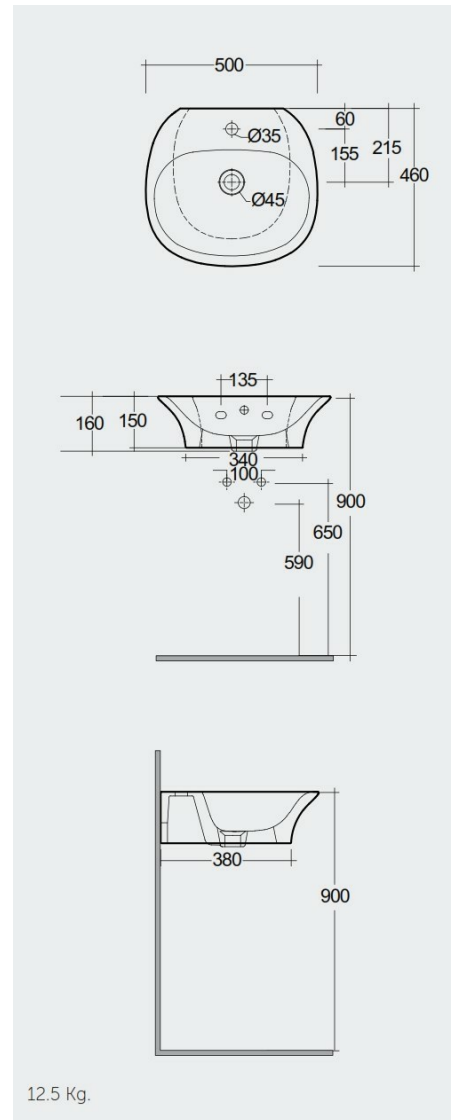

RAK-SENSATION

Wash basin | Wall Hung

RAK
CERAMICS

Technical specifications

Dimensions:	500 x 460 mm
Weight:	13 Kg
Color:	Alpine White
Shape of basin:	Oval
Overflow hole:	yes
Suites:	RAK-SENSATION

Code	Name
SENWB5001AWHA	SENSATION WASH BASIN WALL HUNG 50CM

Dimensions: All dimensions in mm. Tolerance of vitreous china & fireclay items: $\pm 5\%$ for below 200mm and $\pm 3\%$ for above 200mm; for all other items tolerance $\pm 1\%$. Note: Due to a continuing development program to improve design and performance, the manufacturer reserves all rights to vary specifications without prior information. Please note accessories are for photographic use only.