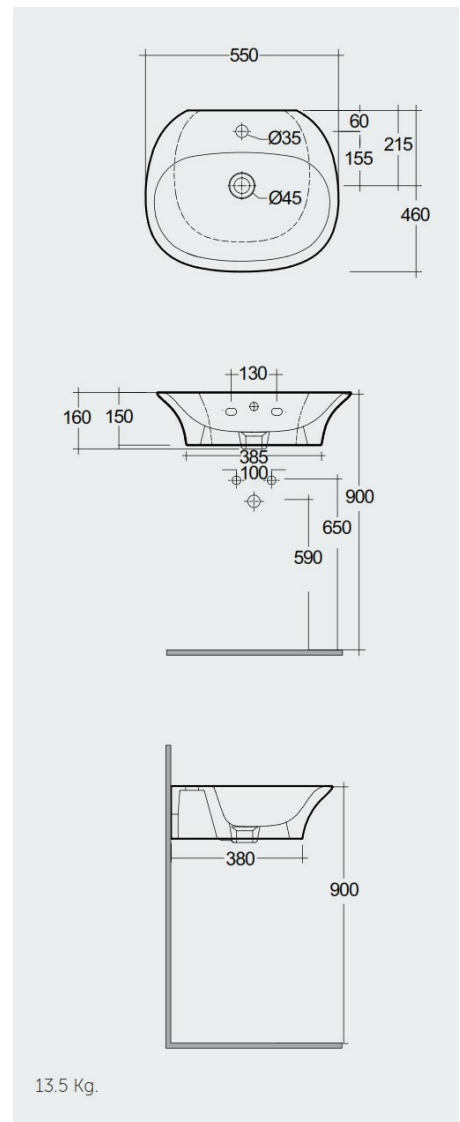

### Technical specifications

Dimensions:	550 x 460 mm
Weight:	14 Kg
Color:	Alpine White
Shape of basin:	Oval
Overflow hole:	yes
Suites:	<a href="#">RAK-SENSATION</a>

Code	Name
SENWB5501AWHA	SENSATION WASH BASIN WALL HUNG 55CM

Dimensions: All dimensions in mm. Tolerance of vitreous china & fireclay items:  $\pm 5\%$  for below 200mm and  $\pm 3\%$  for above 200mm; for all other items tolerance  $\pm 1\%$ . Note: Due to a continuing development program to improve design and performance, the manufacturer reserves all rights to vary specifications without prior information. Please note accessories are for photographic use only.