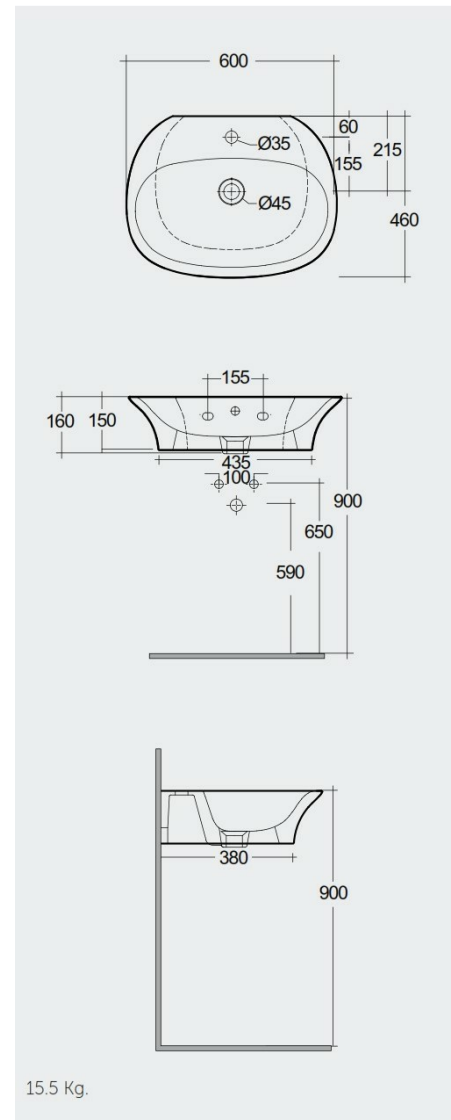

RAK-SENSATION

Wash basin | Wall Hung

RAK
CERAMICS

Technical specifications

Dimensions:	600 x 460 mm
Weight:	16 Kg
Color:	Alpine White
Shape of basin:	Oval
Overflow hole:	yes
Suites:	RAK-SENSATION

Code	Name
SENWB6001AWHA	SENSATION WASH BASIN WALL HUNG 60CM

Dimensions: All dimensions in mm. Tolerance of vitreous china & fireclay items: $\pm 5\%$ for below 200mm and $\pm 3\%$ for above 200mm; for all other items tolerance $\pm 1\%$. Note: Due to a continuing development program to improve design and performance, the manufacturer reserves all rights to vary specifications without prior information. Please note accessories are for photographic use only.