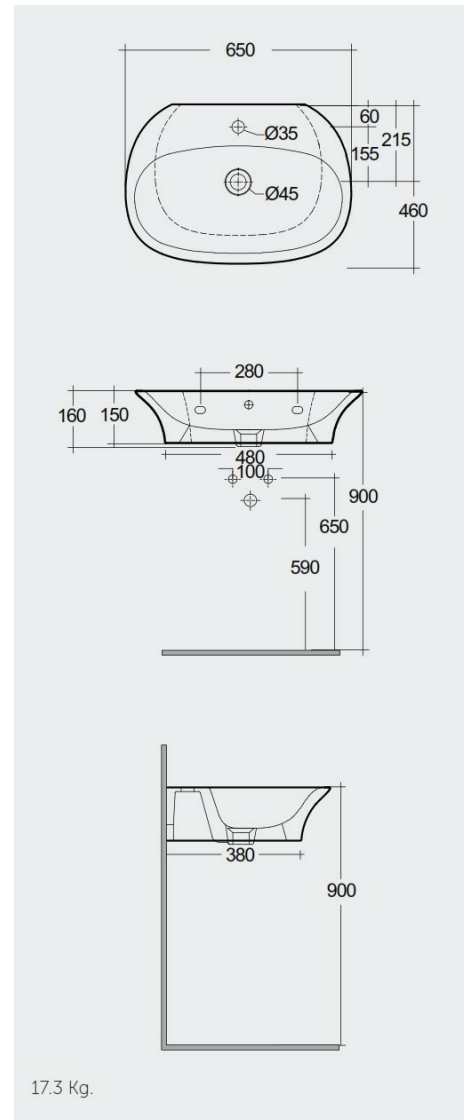

RAK-SENSATION

Wash basin | Wall Hung

RAK
CERAMICS

Technical specifications

Dimensions:	650 x 460 mm
Weight:	17 Kg
Color:	Alpine White
Shape of basin:	Oval
Overflow hole:	yes
Suites:	RAK-SENSATION

Code	Name
SENWB6501AWHA	SENSATION WASH BASIN WALL HUNG 65CM

Dimensions: All dimensions in mm. Tolerance of vitreous china & fireclay items: $\pm 5\%$ for below 200mm and $\pm 3\%$ for above 200mm; for all other items tolerance $\pm 1\%$. Note: Due to a continuing development program to improve design and performance, the manufacturer reserves all rights to vary specifications without prior information. Please note accessories are for photographic use only.