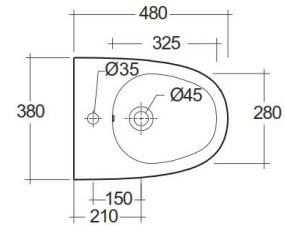

RAK-SENSATION W/HIDDEN FIXATIONS

Bidets | Wall Hung

RAK
CERAMICS

Technical specifications

Dimensions: 485 x 380 mm

Color: Alpine White

Parts: SENBD2104AWHA - SENSATION BIDET WALL HUNG W/HIDDEN FIXATIONS 48CM

Suites: [RAK-SENSATION](#)

Code	Name
------	------

SENBD2104AWHA	SENSATION BIDET WALL HUNG W/HIDDEN FIXATIONS 48CM
---------------	---

Dimensions: All dimensions in mm. Tolerance of vitreous china & fireclay items: $\pm 5\%$ for below 200mm and $\pm 3\%$ for above 200mm; for all other items tolerance $\pm 1\%$. Note: Due to a continuing development program to improve design and performance, the manufacturer reserves all rights to vary specifications without prior information. Please note accessories are for photographic use only.