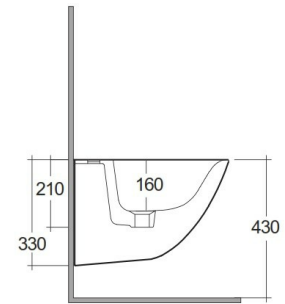

RAK-SENSATION W/HIDDEN FIXATIONS

Bidets | Wall Hung

RAK
CERAMICS

Technical specifications

Dimensions: 485 x 380 mm

Color: Alpine White

Parts: SENBD2104AWHA - SENSATION BIDET WALL HUNG W/HIDDEN FIXATIONS 48CM

Suites: [RAK-SENSATION](#)

Code	Name
------	------

SENBD2104AWHA	SENSATION BIDET WALL HUNG W/HIDDEN FIXATIONS 48CM
---------------	---

Dimensions: All dimensions in mm. Tolerance of vitreous china & fireclay items: $\pm 5\%$ for below 200mm and $\pm 3\%$ for above 200mm; for all other items tolerance $\pm 1\%$. Note: Due to a continuing development program to improve design and performance, the manufacturer reserves all rights to vary specifications without prior information. Please note accessories are for photographic use only.