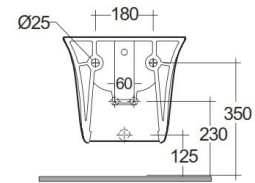

RAK-SENSATION W/HIDDEN FIXATIONS

Bidets | Wall Hung

RAK
CERAMICS

Technical specifications

Dimensions: 485 x 380 mm

Color: Alpine White

Parts: SENBD2104AWHA - SENSATION BIDET WALL HUNG W/HIDDEN FIXATIONS 48CM

Suites: [RAK-SENSATION](#)

Code	Name
------	------

SENBD2104AWHA	SENSATION BIDET WALL HUNG W/HIDDEN FIXATIONS 48CM
---------------	---

Dimensions: All dimensions in mm. Tolerance of vitreous china & fireclay items: $\pm 5\%$ for below 200mm and $\pm 3\%$ for above 200mm; for all other items tolerance $\pm 1\%$. Note: Due to a continuing development program to improve design and performance, the manufacturer reserves all rights to vary specifications without prior information. Please note accessories are for photographic use only.