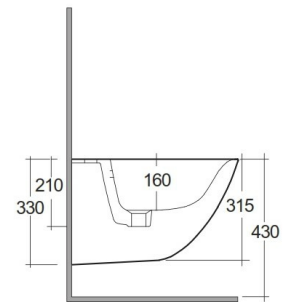

### Technical specifications

Dimensions: 520 x 380 mm

Weight: 20 Kg

Color: Alpine White

Parts: SENBD2101AWHA - SENSATION BIDET WALL HUNG W/HIDDEN FIXATIONS 52CM

Suites: [RAK-SENSATION](#)

Code	Name
------	------

SENBD2101AWHA	SENSATION BIDET WALL HUNG W/HIDDEN FIXATIONS 52CM
---------------	---

Dimensions: All dimensions in mm. Tolerance of vitreous china & fireclay items:  $\pm 5\%$  for below 200mm and  $\pm 3\%$  for above 200mm; for all other items tolerance  $\pm 1\%$ . Note: Due to a continuing development program to improve design and performance, the manufacturer reserves all rights to vary specifications without prior information. Please note accessories are for photographic use only.