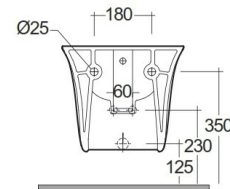

### Technical specifications

Dimensions: 520 x 380 mm

Weight: 20 Kg

Color: Alpine White

Parts: SENBD2101AWHA - SENSATION BIDET WALL HUNG W/HIDDEN FIXATIONS 52CM

Suites: [RAK-SENSATION](#)

Code	Name
------	------

SENBD2101AWHA	SENSATION BIDET WALL HUNG W/HIDDEN FIXATIONS 52CM
---------------	---

Dimensions: All dimensions in mm. Tolerance of vitreous china & fireclay items:  $\pm 5\%$  for below 200mm and  $\pm 3\%$  for above 200mm; for all other items tolerance  $\pm 1\%$ . Note: Due to a continuing development program to improve design and performance, the manufacturer reserves all rights to vary specifications without prior information. Please note accessories are for photographic use only.