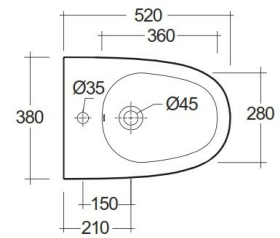

### Technical specifications

Dimensions: 520 x 380 mm

Weight: 20 Kg

Color: Alpine White

Parts: SENBD2101AWHA - SENSATION BIDET WALL HUNG W/HIDDEN FIXATIONS 52CM

Suites: [RAK-SENSATION](#)

Code	Name
------	------

SENBD2101AWHA	SENSATION BIDET WALL HUNG W/HIDDEN FIXATIONS 52CM
---------------	---

Dimensions: All dimensions in mm. Tolerance of vitreous china & fireclay items:  $\pm 5\%$  for below 200mm and  $\pm 3\%$  for above 200mm; for all other items tolerance  $\pm 1\%$ . Note: Due to a continuing development program to improve design and performance, the manufacturer reserves all rights to vary specifications without prior information. Please note accessories are for photographic use only.