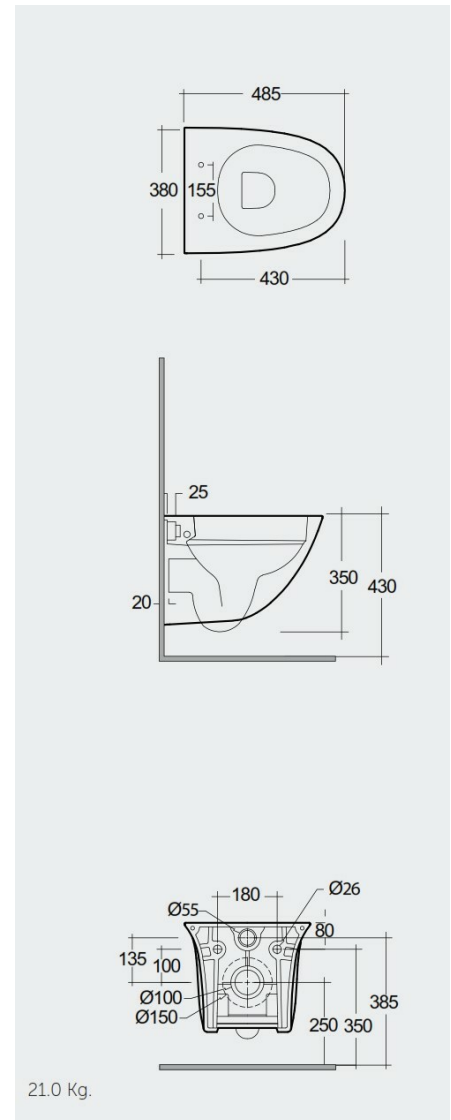

RAK-SENSATION W/HIDDEN FIXATIONS

Wall Hung | Water Closet

RAK
CERAMICS

Technical specifications

Dimensions:	485 x 380 mm
Color:	Alpine White
Trap type:	P Trap
Trapway type:	Concealed
Seat cover options:	Urea
Bowl shape:	Oval
Flush Type:	Dual Flush
Suites:	RAK-SENSATION

Code	Name
SENWC1447AWHA	SENSATION WATER CLOSET WALL HUNG 48CM

Dimensions: All dimensions in mm. Tolerance of vitreous china & fireclay items: $\pm 5\%$ for below 200mm and $\pm 3\%$ for above 200mm; for all other items tolerance $\pm 1\%$. Note: Due to a continuing development program to improve design and performance, the manufacturer reserves all rights to vary specifications without prior information. Please note accessories are for photographic use only.