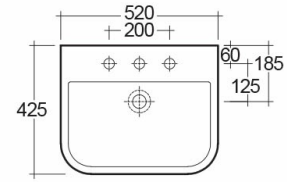

### Technical specifications

Dimensions:	520 x 425 mm
Weight:	26 Kg
Color:	Alpine White
Shape of basin:	Rounded Rectangle
Overflow hole:	yes
Suites:	<a href="#">RAK-SERIES 600</a>

Code	Name
ER02AWHA	EUROPA PEDESTAL
SE0101AWHA	SERIES 600 WASH BASIN 52CM

Dimensions: All dimensions in mm. Tolerance of vitreous china & fireclay items:  $\pm 5\%$  for below 200mm and  $\pm 3\%$  for above 200mm; for all other items tolerance  $\pm 1\%$ . Note: Due to a continuing development program to improve design and performance, the manufacturer reserves all rights to vary specifications without prior information. Please note accessories are for photographic use only.