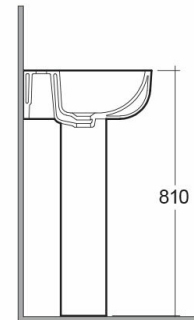

### Technical specifications

Dimensions:	520 x 425 mm
Weight:	26 Kg
Color:	Alpine White
Shape of basin:	Rounded Rectangle
Overflow hole:	yes
Suites:	<a href="#">RAK-SERIES 600</a>

Code	Name
ER02AWHA	EUROPA PEDESTAL
SE0101AWHA	SERIES 600 WASH BASIN 52CM

Dimensions: All dimensions in mm. Tolerance of vitreous china & fireclay items:  $\pm 5\%$  for below 200mm and  $\pm 3\%$  for above 200mm; for all other items tolerance  $\pm 1\%$ . Note: Due to a continuing development program to improve design and performance, the manufacturer reserves all rights to vary specifications without prior information. Please note accessories are for photographic use only.