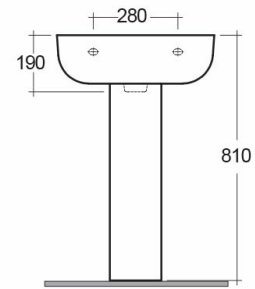

### Technical specifications

Dimensions:	520 x 425 mm
Weight:	26 Kg
Color:	Alpine White
Shape of basin:	Rounded Rectangle
Overflow hole:	yes
Suites:	<a href="#">RAK-SERIES 600</a>

Code	Name
ER02AWHA	EUROPA PEDESTAL
SE0101AWHA	SERIES 600 WASH BASIN 52CM

Dimensions: All dimensions in mm. Tolerance of vitreous china & fireclay items:  $\pm 5\%$  for below 200mm and  $\pm 3\%$  for above 200mm; for all other items tolerance  $\pm 1\%$ . Note: Due to a continuing development program to improve design and performance, the manufacturer reserves all rights to vary specifications without prior information. Please note accessories are for photographic use only.