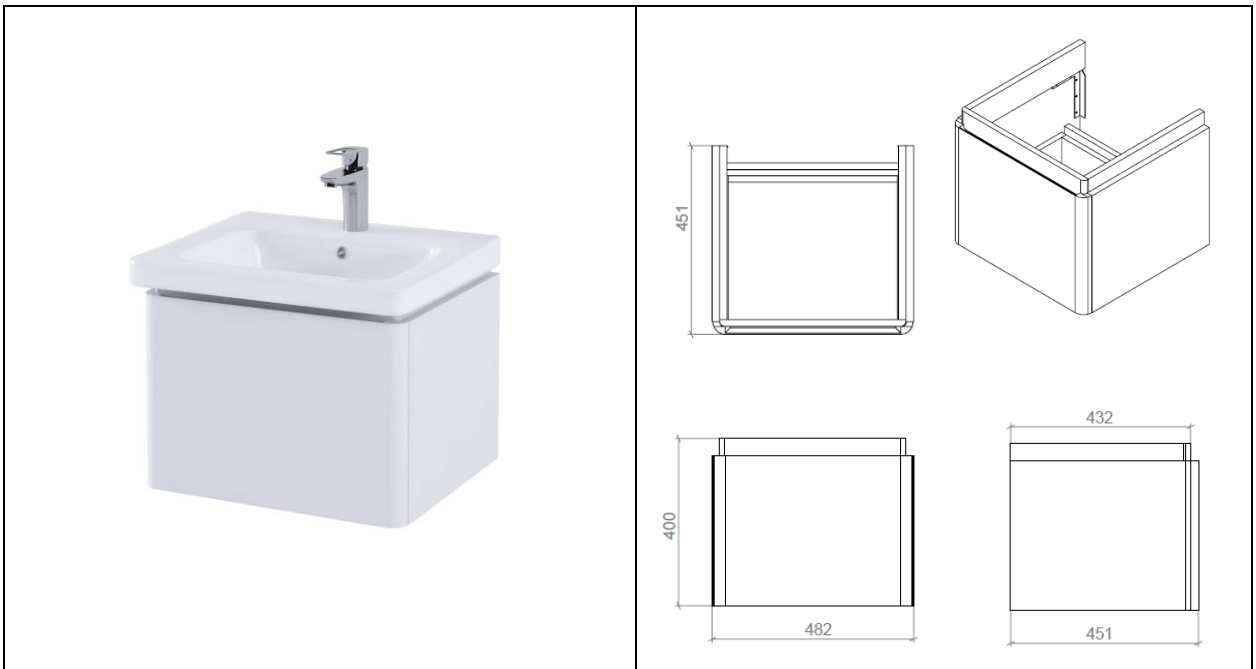

RAK Resort
Basin Unit | 500

RAK
CERAMICS

Dimensions: 482w x 451d x 400h

Colour: Matt White (600), Stone (601),
Mushroom (602), Matt Grey (603), Denim
Blue (604)

Code: RAKRSTWBU50XXX

Compatible with: RST50BAS1

Warranty: 2 Years

Weight: 16.0 KG

Dimensions: All Dimensions in mm tolerance $\pm 5\%$ for below 200mm and $\pm 3\%$ for above 200mm.

Note: Due to a continuing development programme to improve design and performance the manufacturer reserves all rights to vary specifications without prior information.