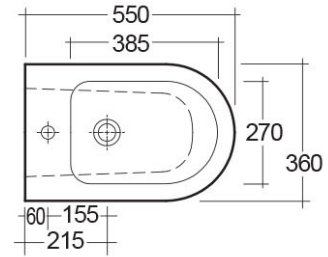

RAK-RESORT

Bidets | Back To Wall

RAK
CERAMICS

Technical specifications

Dimensions: 360 x 550 mm

Weight: 22 Kg

Color: Alpine White

Parts: RST14AWHA - RESORT BIDET BACK TO WALL 55CM

Suites: [RAK-RESORT](#)

Code	Name
RST14AWHA	RESORT BIDET BACK TO WALL 55CM

Dimensions: All dimensions in mm tolerance $\pm 5\%$ for below 200mm and $\pm 3\%$ for above 200mm.
 Note: Due to a continuing development programme to improve design and performance, the manufacturer reserves all rights to vary specifications without prior information.
 Please note accessories are for photographic use only.