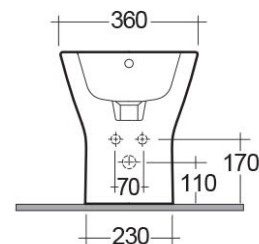

RAK-RESORT

Bidets | Back To Wall

RAK
CERAMICS

Technical specifications

Dimensions: 360 x 550 mm

Weight: 22 Kg

Color: Alpine White

Parts: RST14AWHA - RESORT BIDET BACK TO WALL 55CM

Suites: [RAK-RESORT](#)

Code	Name
RST14AWHA	RESORT BIDET BACK TO WALL 55CM

Dimensions: All dimensions in mm tolerance $\pm 5\%$ for below 200mm and $\pm 3\%$ for above 200mm.
 Note: Due to a continuing development programme to improve design and performance, the manufacturer reserves all rights to vary specifications without prior information.
 Please note accessories are for photographic use only.