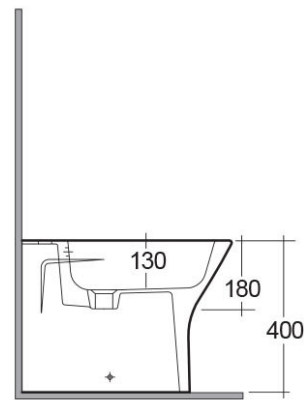

RAK-RESORT

Bidets | Back To Wall

RAK
CERAMICS

Technical specifications

Dimensions: 360 x 550 mm

Weight: 22 Kg

Color: Alpine White

Parts: RST14AWHA - RESORT BIDET BACK TO WALL 55CM

Suites: [RAK-RESORT](#)

Code	Name
RST14AWHA	RESORT BIDET BACK TO WALL 55CM

Dimensions: All dimensions in mm tolerance $\pm 5\%$ for below 200mm and $\pm 3\%$ for above 200mm.
 Note: Due to a continuing development programme to improve design and performance, the manufacturer reserves all rights to vary specifications without prior information.
 Please note accessories are for photographic use only.