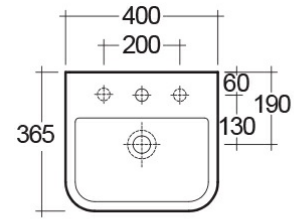

RAK-SERIES 600

Wash basin | Cloakroom

RAK
CERAMICS

Technical specifications

Dimensions: 400 x 365 mm

Weight: 11 Kg

Color: Alpine White

Shape of basin: Rounded Rectangle

Overflow hole: yes

Suites: [RAK-SERIES 600](#)

Code	Name
SE0501AWHA	SERIES 600 WASH BASIN CLOAKROOM 40CM

Dimensions: All dimensions in mm tolerance $\pm 5\%$ for below 200mm and $\pm 3\%$ for above 200mm.