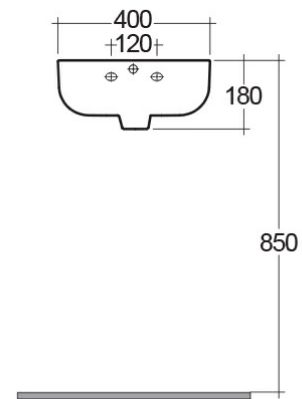

RAK-SERIES 600

Wash basin | Cloakroom

RAK
CERAMICS

Technical specifications

Dimensions: 400 x 365 mm

Weight: 11 Kg

Color: Alpine White

Shape of basin: Rounded Rectangle

Overflow hole: yes

Suites: [RAK-SERIES 600](#)

Code	Name
SE0501AWHA	SERIES 600 WASH BASIN CLOAKROOM 40CM

Dimensions: All dimensions in mm tolerance $\pm 5\%$ for below 200mm and $\pm 3\%$ for above 200mm.