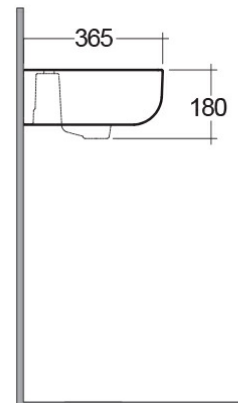

RAK-SERIES 600

Wash basin | Cloakroom

RAK
CERAMICS

Technical specifications

Dimensions: 400 x 365 mm

Weight: 11 Kg

Color: Alpine White

Shape of basin: Rounded Rectangle

Overflow hole: yes

Suites: [RAK-SERIES 600](#)

Code	Name
SE0501AWHA	SERIES 600 WASH BASIN CLOAKROOM 40CM

Dimensions: All dimensions in mm tolerance $\pm 5\%$ for below 200mm and $\pm 3\%$ for above 200mm.