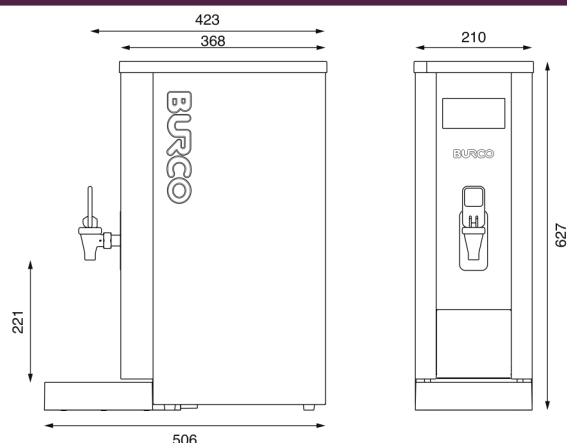

Dimensions (mm)

Glen Dimplex Heating & Ventilation, Millbrook House, Grange Drive, Hedge End, Southampton, SO30 2DF