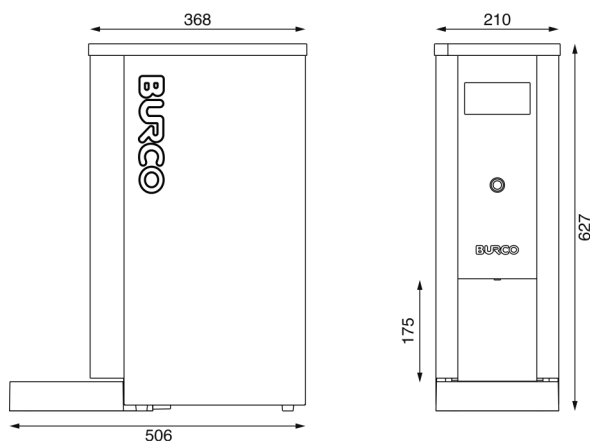

Dimensions (mm)

Glen Dimplex Heating & Ventilation, Millbrook House, Grange Drive, Hedge End, Southampton, SO30 2DF