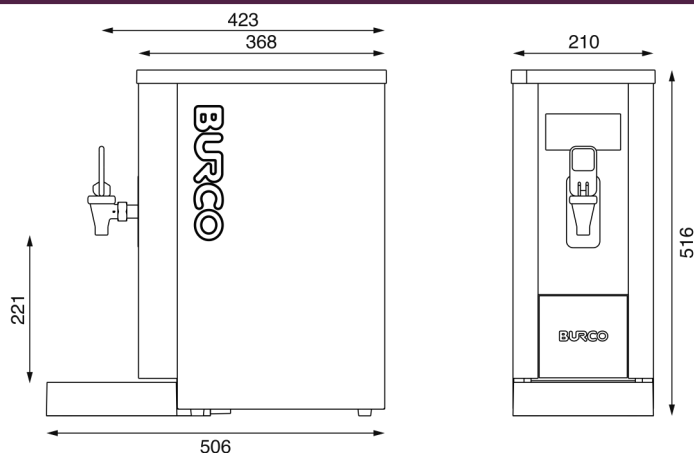

Dimensions (mm)

Glen Dimplex Heating & Ventilation, Millbrook House, Grange Drive, Hedge End, Southampton, SO30 2DF