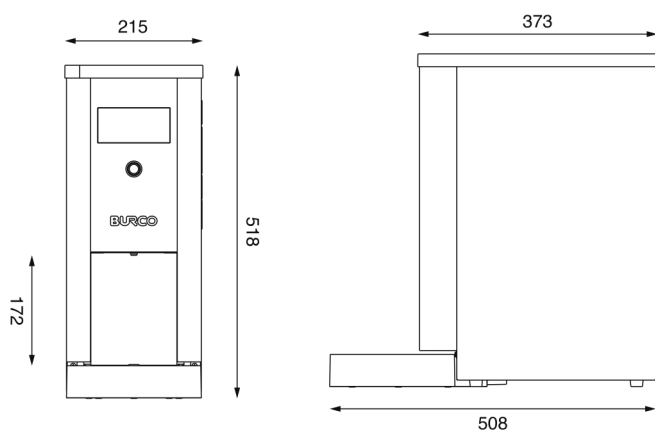

Dimensions (mm)

Glen Dimplex Heating & Ventilation, Millbrook House, Grange Drive, Hedge End, Southampton, SO30 2DF