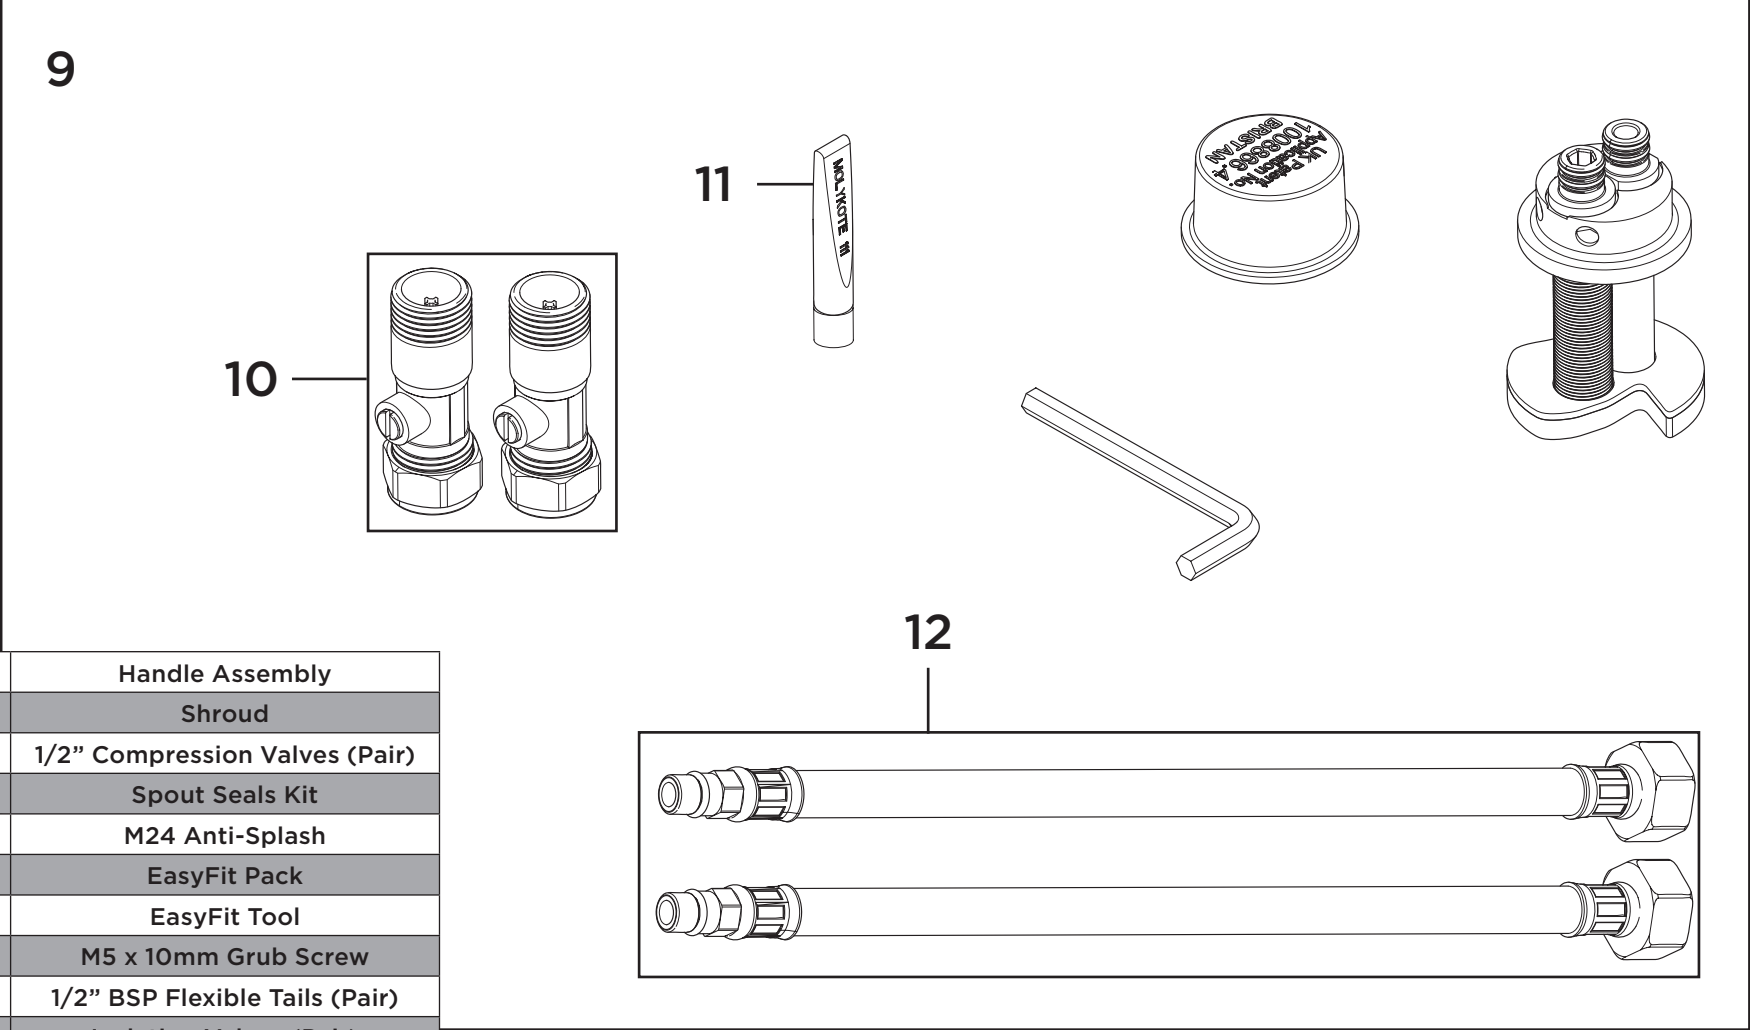

Product Code: KG SNK EF C-G

Revision: D2

1

2

1	Reinforcing Plate
2	EasyFit Tool
3	Handle Assembly
4	Shroud
5	1/2" Compression Valves (Pair)
6	M5 x 10mm Grub Screw
7	Spout Seals Kit
8	M24 Anti-Splash
9	EasyFit Pack
10	Isolation Valves (Pair)
11	Molykote Grease
12	1/2" BSP Flexible Tails (Pair)

3

4

7

8

5

6

Product Code: KG SNK EF C-G
Revision: D2

1	Handle Assembly
2	Shroud
3	1/2" Compression Valves (Pair)
4	Spout Seals Kit
5	M24 Anti-Splash
6	EasyFit Pack
7	EasyFit Tool
8	M5 x 10mm Grub Screw
9	1/2" BSP Flexible Tails (Pair)
10	Isolation Valves (Pair)
11	Reinforcing Plate & Washer
12	Molykote Grease