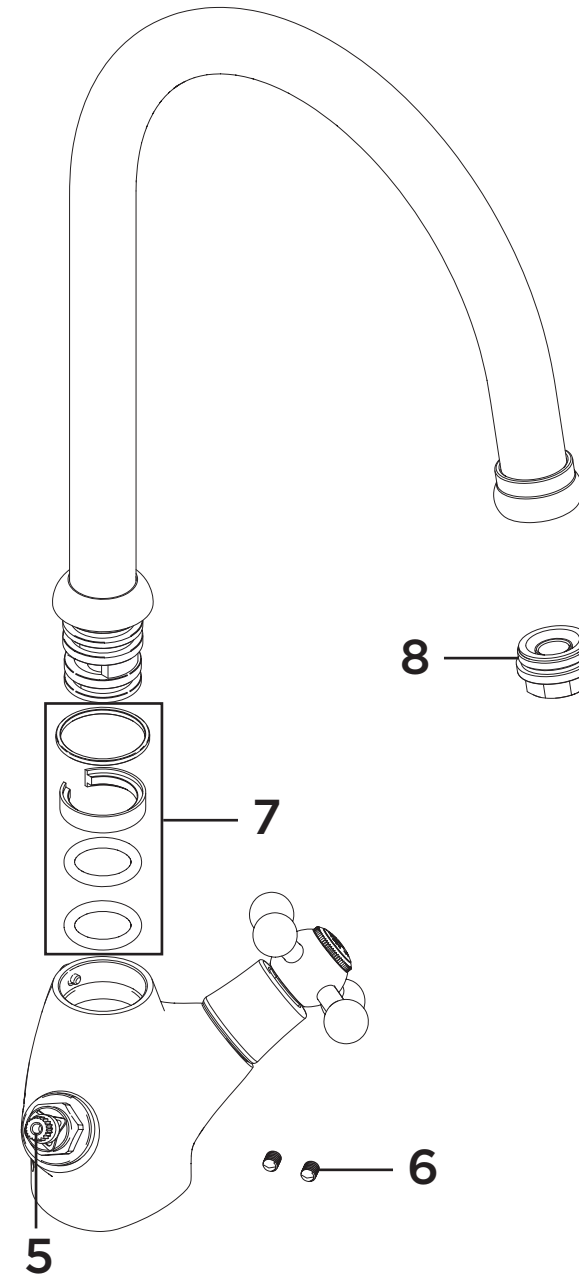

Product Code: KG SNK EF C-G

Revision: D2

1

2

1	Reinforcing Plate
2	EasyFit Tool
3	Handle Assembly
4	Shroud
5	1/2" Compression Valves (Pair)
6	M5 x 10mm Grub Screw
7	Spout Seals Kit
8	M24 Anti-Splash
9	EasyFit Pack
10	Isolation Valves (Pair)
11	Molykote Grease
12	1/2" BSP Flexible Tails (Pair)

3

4

7

8

5

6

Product Code: KG SNK EF C-G
Revision: D2

1	Handle Assembly
2	Shroud
3	1/2" Compression Valves (Pair)
4	Spout Seals Kit
5	M24 Anti-Splash
6	EasyFit Pack
7	EasyFit Tool
8	M5 x 10mm Grub Screw
9	1/2" BSP Flexible Tails (Pair)
10	Isolation Valves (Pair)
11	Reinforcing Plate & Washer
12	Molykote Grease