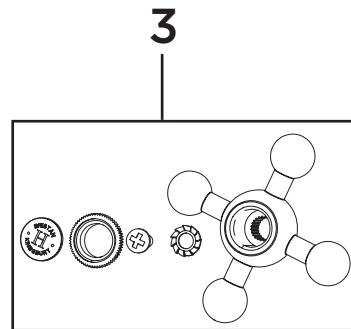

Product Code: KG SNK EF C-G

Revision: D2

1

2

1	Reinforcing Plate
2	EasyFit Tool
3	Handle Assembly
4	Shroud
5	1/2" Compression Valves (Pair)
6	M5 x 10mm Grub Screw
7	Spout Seals Kit
8	M24 Anti-Splash
9	EasyFit Pack
10	Isolation Valves (Pair)
11	Molykote Grease
12	1/2" BSP Flexible Tails (Pair)

3

4

7

8

5

6

Product Code: KG SNK EF C-G
Revision: D2

1	Handle Assembly
2	Shroud
3	1/2" Compression Valves (Pair)
4	Spout Seals Kit
5	M24 Anti-Splash
6	EasyFit Pack
7	EasyFit Tool
8	M5 x 10mm Grub Screw
9	1/2" BSP Flexible Tails (Pair)
10	Isolation Valves (Pair)
11	Reinforcing Plate & Washer
12	Molykote Grease