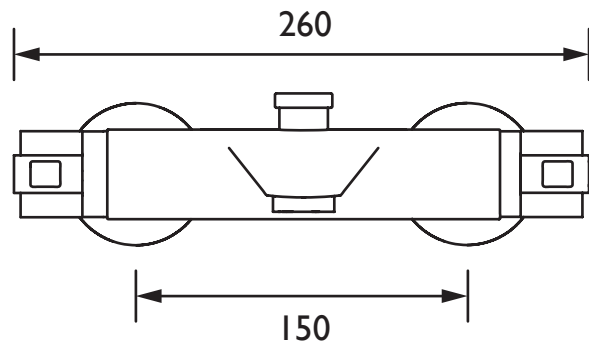

Product Code: AS2 WMT THBSM KIT C

Revision: D1

Dimensional Drawing