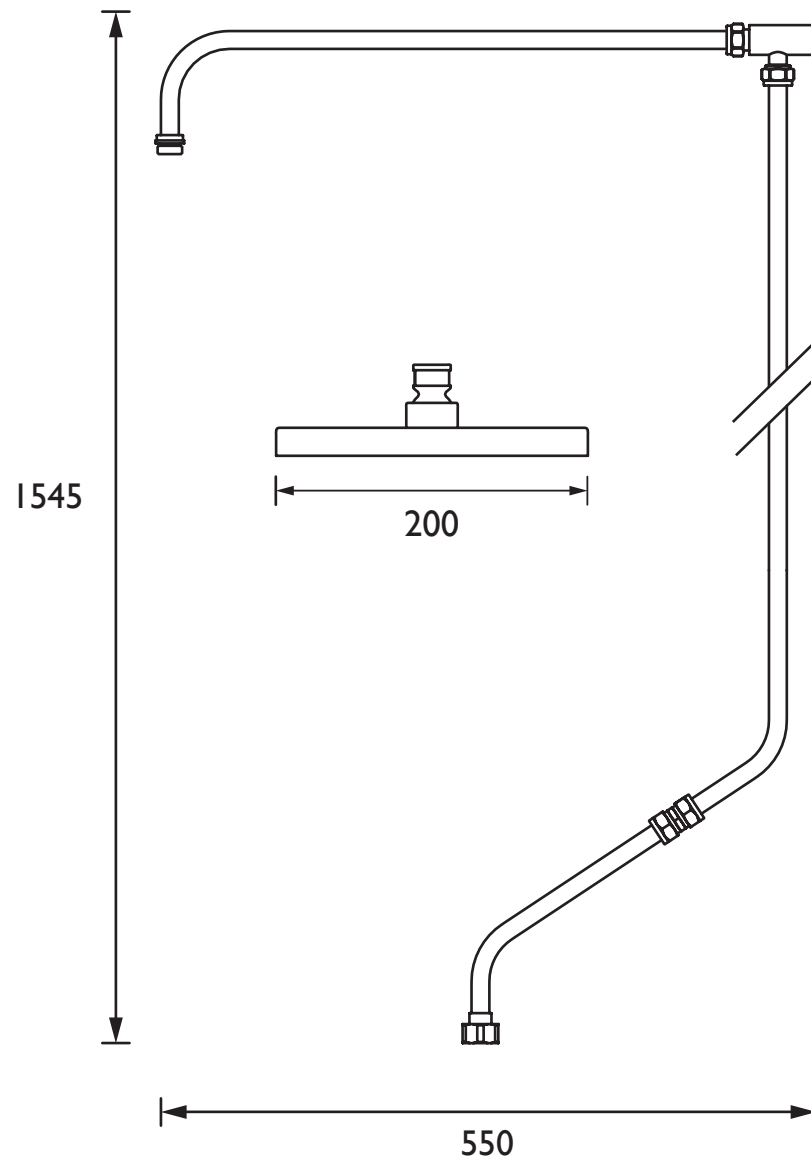

Product Code: AS2 WMT THBSM KIT C

Revision: D1

Dimensional Drawing