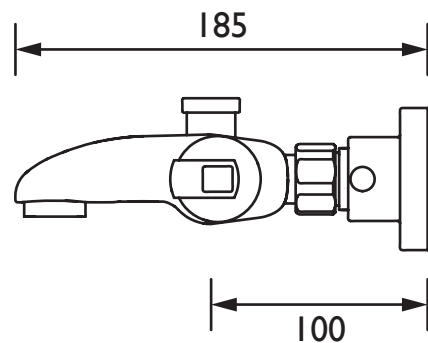

Product Code: AS2 WMT THBSM KIT C

Revision: D1

Dimensional Drawing